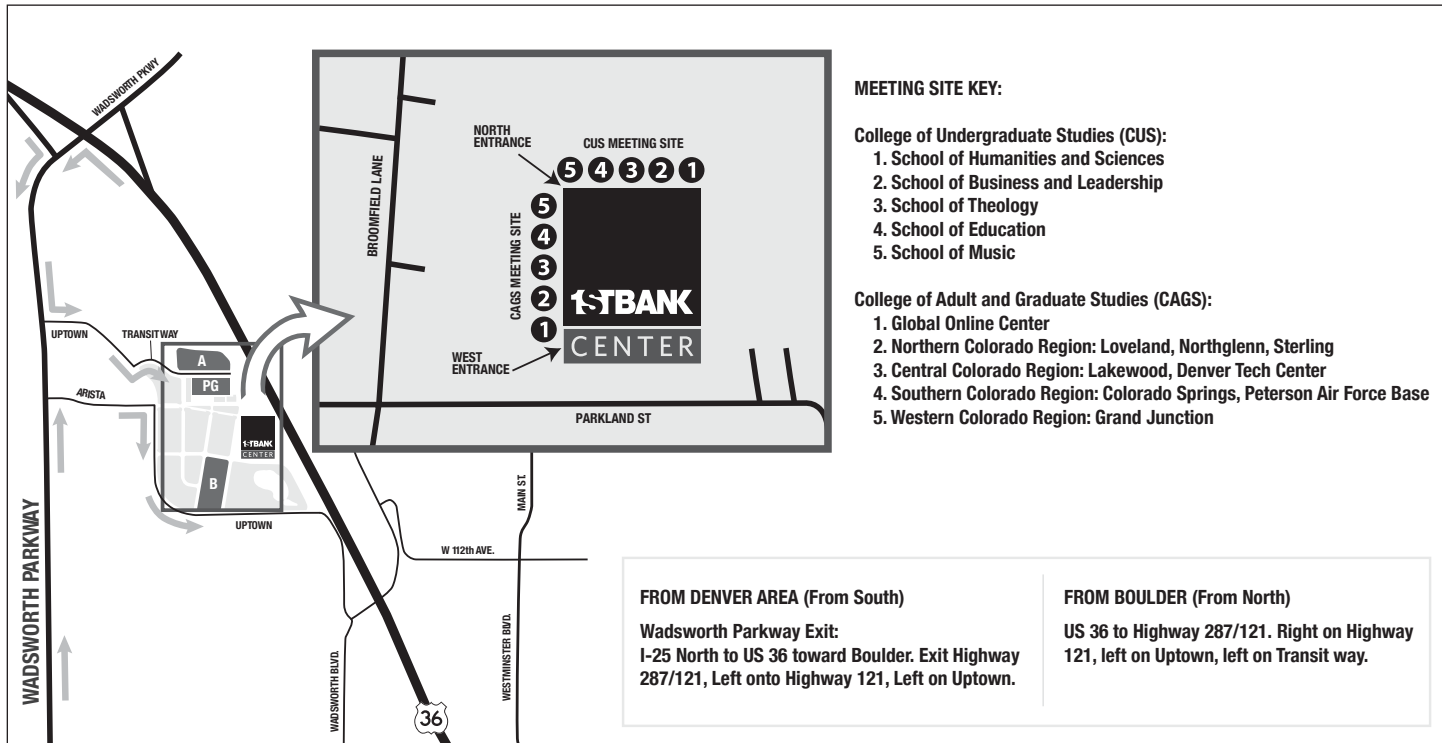

1ST BANK CENTER

MAP TO POST-COMMENCEMENT MEETING SITES

At the conclusion of Commencement, please meet your graduates, professors, fellow classmates, and families outside of the building at the area indicated below. Meeting areas have been designated by CCU location and/or school of study, and are indicated by tall sail flags.

IMPORTANT INFORMATION

If you would like assistance during the ceremony, please contact a CCU staff member wearing a staff lanyard.

Professional photographers from Grad Images will take photographs of each graduate during the ceremony. Complimentary proofs will be sent through email to graduates, and additional quality photo enlargements can be ordered. For further information, please call 800.261.2576 or visit www.gradimages.com.

DVDs will be available approximately four weeks after Commencement.
Orders may be placed online at ccu.edu/commencementdvd.

LOST AND FOUND

Items lost or found on May 12 will be available shortly after the ceremony at the CCU Information Desk by the North Entrance. Beginning May 14, the items will be available on CCU's Lakewood campus in the Conferences and Events office at 8787 West Alameda Avenue. Call CCU Security at 303.963.3222 with questions about items lost and found.