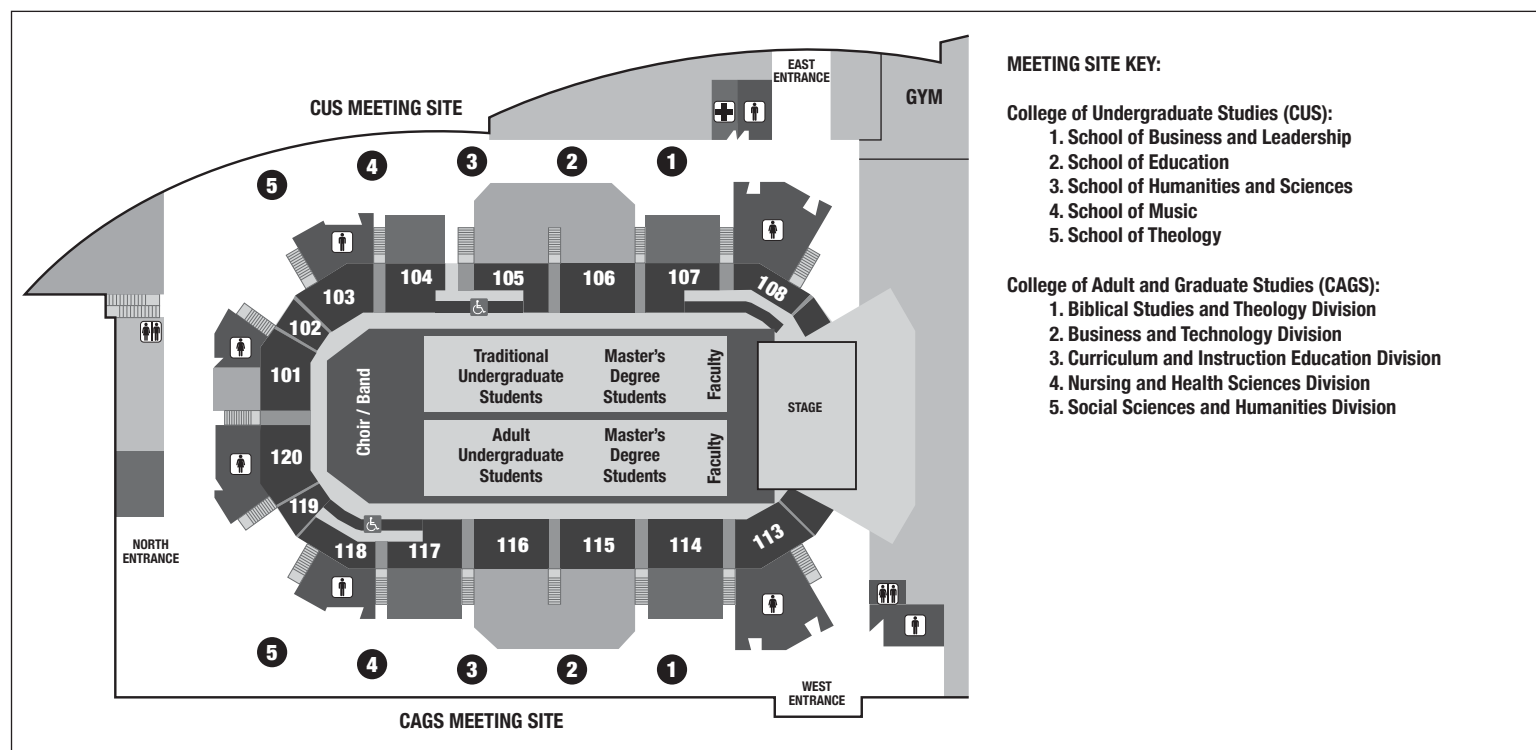

1STBANK CENTER

INCLEMENT WEATHER MEETING SITES

Colorado's weather in May can be unpredictable. This includes the possibility of cold temperatures, snow, rain, or hail. In the event of extreme inclement weather prior to or during the Commencement ceremony, the post-Commencement meeting sites will be relocated inside to the main, indoor concourse of the 1STBANK CENTER. This decision will be announced around 12:30 p.m. during Commencement.

In the event of inclement weather, guests should remain in their seats until the graduates, faculty, and platform party exit the arena. Meet your graduates, professors, fellow classmates, and families at the locations noted below, which will be designated by division/school of study, and are indicated by tall sail flags.