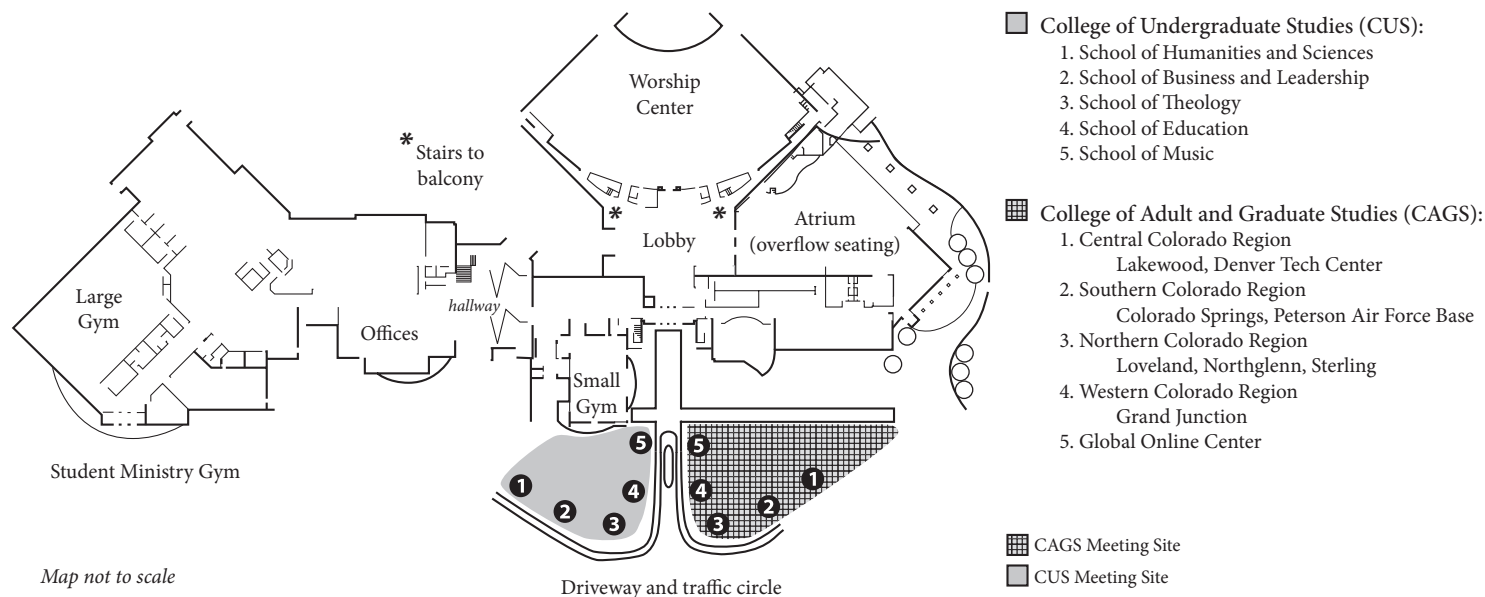

Cherry Hills Community Church

Map to Post-Commencement Meeting Sites

At the conclusion of Commencement, please meet your graduates, professors, fellow classmates, and families outside of the building at the area indicated below. Meeting areas have been designated by CCU location and/or school of study, and are indicated by tall sail flags.

Map not to scale

IMPORTANT INFORMATION

If you would like assistance during the ceremony, please contact a CCU staff member wearing a staff lanyard.

Professional photographers from Grad Images will take photographs of each graduate during the ceremony. Complimentary proofs will be sent through email to graduates, and additional quality photo enlargements can be ordered. For further information, please call **800.628.4509 extension 1308** or visit **www.gradimages.com**.

DVDs will be available approximately four weeks after Commencement. Orders may be placed via the CCU Web site at **www.ccu.edu/commencementdvd**.

LOST AND FOUND

Items lost or found on May 9 will be available shortly after the ceremony at the Welcome Desk in the foyer. Beginning May 11, the items will be available on CCU's Lakewood campus in the Conferences and Events office at 8787 West Alameda Avenue. Call **303.963.3220** with questions about items lost and found.